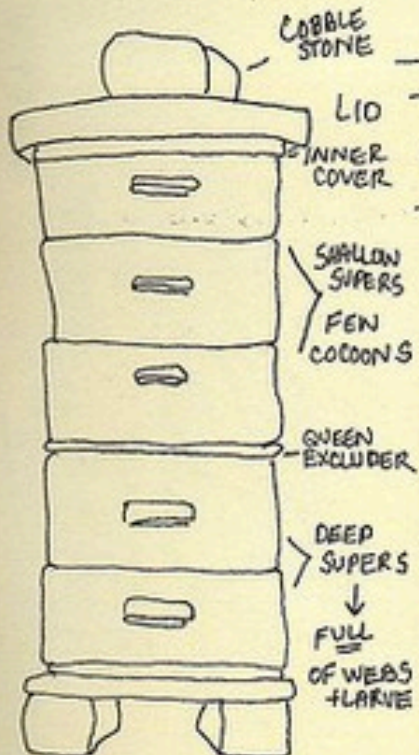

FALL OF THE LAST HIVE

A GRUESOME MESS

WAX MOTHS

GALLERIA MELLONELLA L.

WAX MOTH BEE KEEPING 101

- ADULT MOTH 3/4" GREY BROWN MILLER
- LARVAE ARE FAST!
- STRONG BEE COLONIES CAN FEND THEM OFF

QUITE REVOLTING